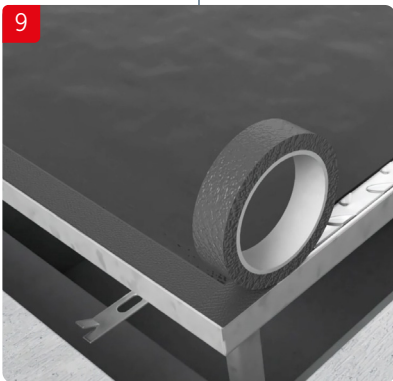

ACO Access Covers SERVOKAT GD FR

Load class B 125

Order information – Galvanised steel

Clear opening (A x B)	External dimensions (C x D)	Frame height	Load class (EN 124)	Weight	E	EI	Lock type	Lock type
							NORMAL	EMERGENCY EXIT
[mm]	[mm]	[mm]		[kg]			Part No.	Part No.
600x800	744x944	130	B125	132,2	E120	EI60	448168	–
600x800	744x944	130	B125	138,3	E120	EI60	–	448171
800x800	944x944	130	B125	160,6	E120	EI60	448158	–
800x800	944x944	130	B125	166,7	E120	EI60	–	448162
800x1000	944x1144	130	B125	181,9	E120	EI60	448167	–
800x1000	944x1144	130	B125	188	E120	EI60	–	448173
1000x1000	1144x1144	130	B125	217,2	E120	EI60	448159	–
1000x1000	1144x1144	130	B125	223,3	E120	EI60	–	448169

Notes:

A large grid of dotted lines for taking notes, consisting of 20 columns and 30 rows of small squares.

A

B

$F \leq 25 \text{ kg}$ ✓
 $F > 25 \text{ kg}$ ✗

ACO. we care for water

Every ACO product supports
the ACO WaterCycle