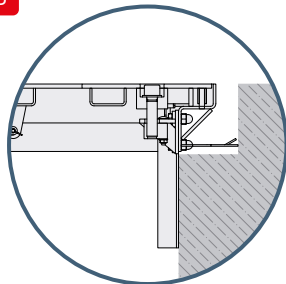

Load class D 400

Order information – Galvanised steel

Clear opening (A x B)	External dimensions (C x D)	Frame height	Load class (EN 124)	Weight	E	EI	Lock type	Lock type
							NORMAL	EMERGENCY EXIT
[mm]	[mm]	[mm]		[kg]			Part No.	Part No.
600x800	744x944	130	D400	141,8	E120	EI60	448190	–
600x800	744x944	130	D400	147,9	E120	EI60	–	448195
800x800	944x944	130	D400	172	E120	EI60	448179	–
800x800	944x944	130	D400	178,2	E120	EI60	–	448184
800x1000	944x1144	130	D400	196,7	E120	EI60	448192	–
800x1000	944x1144	130	D400	202,8	E120	EI60	–	448188
1000x1000	1144x1144	130	D400	235,9	E120	EI60	448180	–
1000x1000	1144x1144	130	D400	242	E120	EI60	–	448182

Notes:

A large grid of dotted lines for taking notes, consisting of 20 columns and 30 rows of small squares.

A

B

$F \leq 25 \text{ kg}$ ✓
 $F > 25 \text{ kg}$ ✗

ACO. we care for water

Every ACO product supports
the ACO WaterCycle