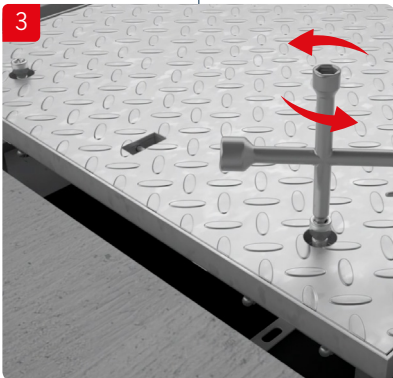

Load class D 400

Order information – Galvanised steel

Clear opening (A x B)	External dimensions (C x D)	Frame height	Load class (EN 124)	Weight	E	EI	Lock type	Lock type
							NORMAL	EMERGENCY EXIT
[mm]	[mm]	[mm]		[kg]			Part No.	Part No.
600x800	744x944	130	D400	141,8	E120	EI60	448190	–
600x800	744x944	130	D400	147,9	E120	EI60	–	448195
800x800	944x944	130	D400	172	E120	EI60	448179	–
800x800	944x944	130	D400	178,2	E120	EI60	–	448184
800x1000	944x1144	130	D400	196,7	E120	EI60	448192	–
800x1000	944x1144	130	D400	202,8	E120	EI60	–	448188
1000x1000	1144x1144	130	D400	235,9	E120	EI60	448180	–
1000x1000	1144x1144	130	D400	242	E120	EI60	–	448182

Notes:

A large grid of dotted lines for taking notes, consisting of 20 columns and 30 rows of small squares.

A

B

$F \leq 25 \text{ kg}$ ✓
 $F > 25 \text{ kg}$ ✗

ACO. we care for water

Every ACO product supports
the ACO WaterCycle