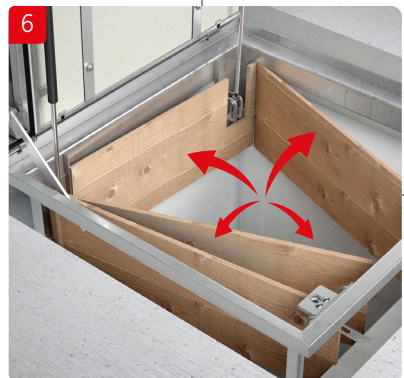

Load class D 400

Order information – Galvanised steel

Clear opening (A x B)	External dimensions (C x D)	Frame height	Load class (EN 124)	Weight	E	EI	Lock type	Lock type
							NORMAL	EMERGENCY EXIT
[mm]	[mm]	[mm]		[kg]			Part No.	Part No.
600x800	744x944	130	D400	141,8	E120	EI60	448190	–
600x800	744x944	130	D400	147,9	E120	EI60	–	448195
800x800	944x944	130	D400	172	E120	EI60	448179	–
800x800	944x944	130	D400	178,2	E120	EI60	–	448184
800x1000	944x1144	130	D400	196,7	E120	EI60	448192	–
800x1000	944x1144	130	D400	202,8	E120	EI60	–	448188
1000x1000	1144x1144	130	D400	235,9	E120	EI60	448180	–
1000x1000	1144x1144	130	D400	242	E120	EI60	–	448182

Notes:

A large grid of dotted lines for taking notes, consisting of 20 columns and 30 rows of small squares.

A

B

$F \leq 25 \text{ kg}$ ✓
 $F > 25 \text{ kg}$ ✗

ACO. we care for water

Every ACO product supports
the ACO WaterCycle