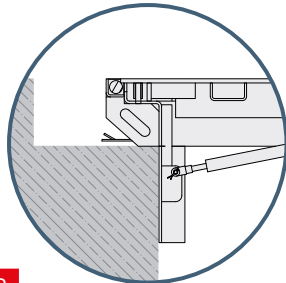

Load class D 400

Order information – Galvanised steel

Clear opening (A x B)	External dimensions (C x D)	Frame height	Load class (EN 124)	Weight	E	EI	Lock type	Lock type
							NORMAL	EMERGENCY EXIT
[mm]	[mm]	[mm]		[kg]			Part No.	Part No.
600x800	744x944	130	D400	141,8	E120	EI60	448190	–
600x800	744x944	130	D400	147,9	E120	EI60	–	448195
800x800	944x944	130	D400	172	E120	EI60	448179	–
800x800	944x944	130	D400	178,2	E120	EI60	–	448184
800x1000	944x1144	130	D400	196,7	E120	EI60	448192	–
800x1000	944x1144	130	D400	202,8	E120	EI60	–	448188
1000x1000	1144x1144	130	D400	235,9	E120	EI60	448180	–
1000x1000	1144x1144	130	D400	242	E120	EI60	–	448182

Notes:

A large grid of dotted lines for taking notes, consisting of 20 columns and 30 rows of small squares.

A

B

$F \leq 25 \text{ kg}$ ✓
 $F > 25 \text{ kg}$ ✗

ACO. we care for water

Every ACO product supports
the ACO WaterCycle