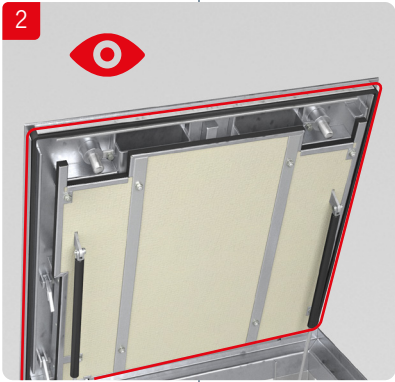

Load class D 400

Order information – Galvanised steel

Clear opening (A x B)	External dimensions (C x D)	Frame height	Load class (EN 124)	Weight	E	EI	Lock type	Lock type
							NORMAL	EMERGENCY EXIT
[mm]	[mm]	[mm]		[kg]			Part No.	Part No.
600x800	744x944	130	D400	141,8	E120	EI60	448190	–
600x800	744x944	130	D400	147,9	E120	EI60	–	448195
800x800	944x944	130	D400	172	E120	EI60	448179	–
800x800	944x944	130	D400	178,2	E120	EI60	–	448184
800x1000	944x1144	130	D400	196,7	E120	EI60	448192	–
800x1000	944x1144	130	D400	202,8	E120	EI60	–	448188
1000x1000	1144x1144	130	D400	235,9	E120	EI60	448180	–
1000x1000	1144x1144	130	D400	242	E120	EI60	–	448182

Notes:

A large grid of dotted lines for taking notes, consisting of 20 columns and 30 rows of small squares.

A

B

$F \leq 25 \text{ kg}$ ✓
 $F > 25 \text{ kg}$ ✗

ACO. we care for water

Every ACO product supports
the ACO WaterCycle