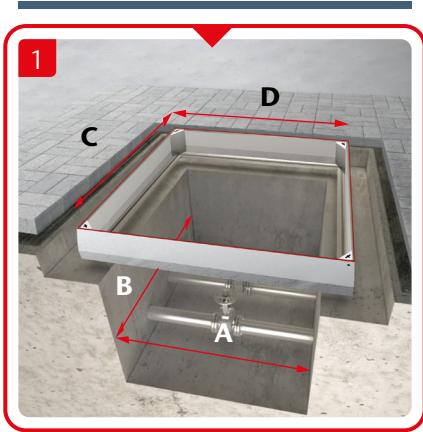

AAC UNIFACE DEEP 35
H = 35 mm

AAC UNIFACE DEEP 65
H = 65 mm