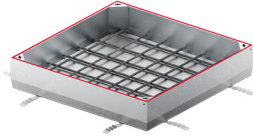

AAC UNIFACE DEEP 35
H = 35 mm

AAC UNIFACE DEEP 65
H = 65 mm