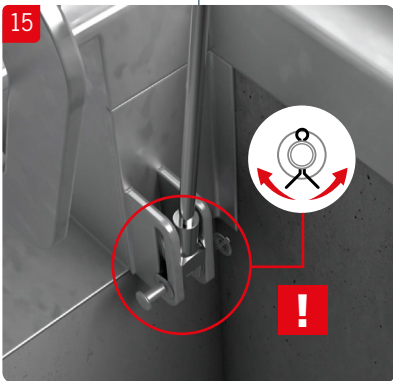

### Order information – Stainless steel

Clear opening (A x B)	External dimensions (C x D)	Frame height	Number of locks	Weight	Lock type NORMAL	Lock type EMERGENCY EXIT
[mm]	[mm]	[mm]		[kg]	Part No.	Part No.
600x600	889x744	335	1	130	59938	60457
600x800	889x944	335	2	150	60456	60458
700x700	989x844	335	1	150	59870	60460
700x1400	989x1544	335	2	250	60459	60461
800x800	1089x944	335	2	180	58611	58713
800x1000	1089x1144	335	2	200	58612	60462
1000x1000	1289x1144	335	2	240	58456	59939
1000x1500	1289x1644	335	2	320	60463	60464
1000x2000	1289x2144	335	3	420	59155	60465
1200x1200	1489x1344	335	2	310	59940	60466
1500x1500	1789x1644	335	2	440	59519	59520

**A**

**B**

**$F \leq 25 \text{ kg}$**  ✓  
 **$F > 25 \text{ kg}$**  ✗

ACO. we care for water

Every ACO product supports  
the ACO WaterCycle

- 
- ACO Access Covers UNIFACE
  - ACO Access Covers PAVING
  - ACO Access Covers SOLID
  - ACO Access Covers SERVOKAT GD
- 